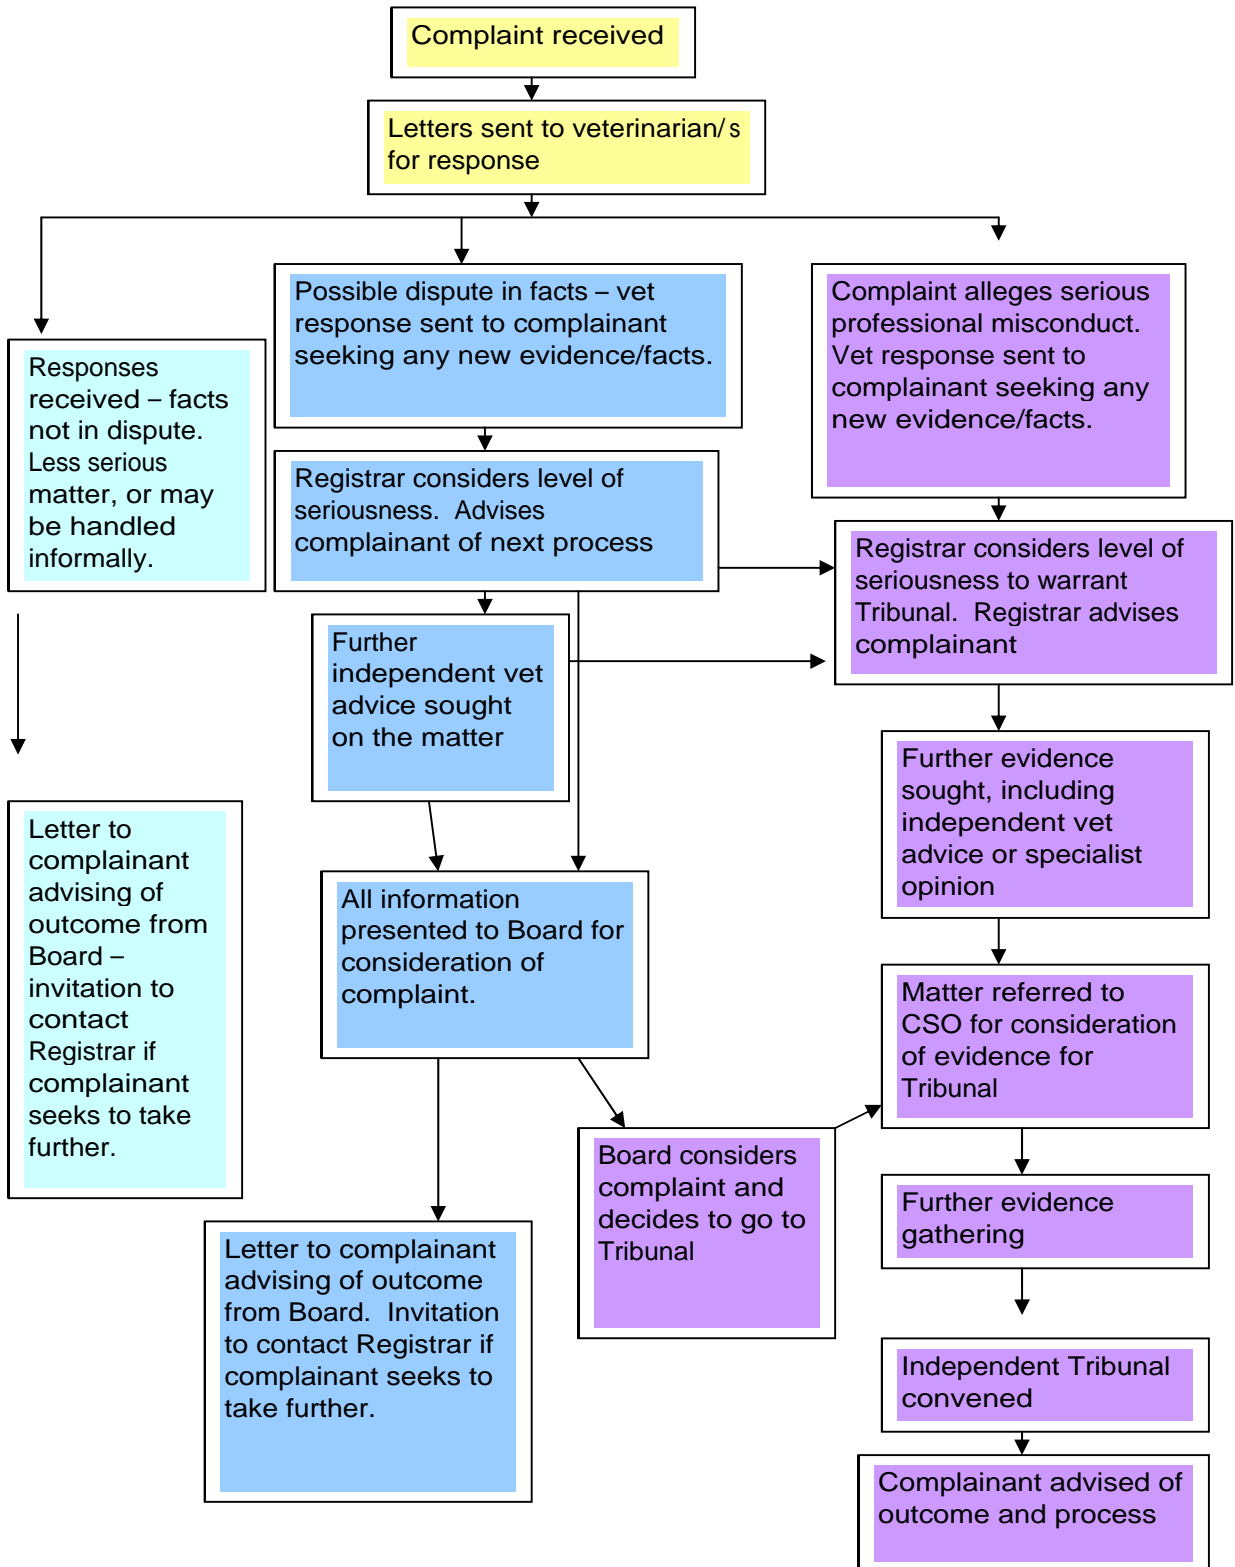

Flow chart for Complaints

This document was created with Win2PDF available at <http://www.win2pdf.com>.
The unregistered version of Win2PDF is for evaluation or non-commercial use only.
This page will not be added after purchasing Win2PDF.